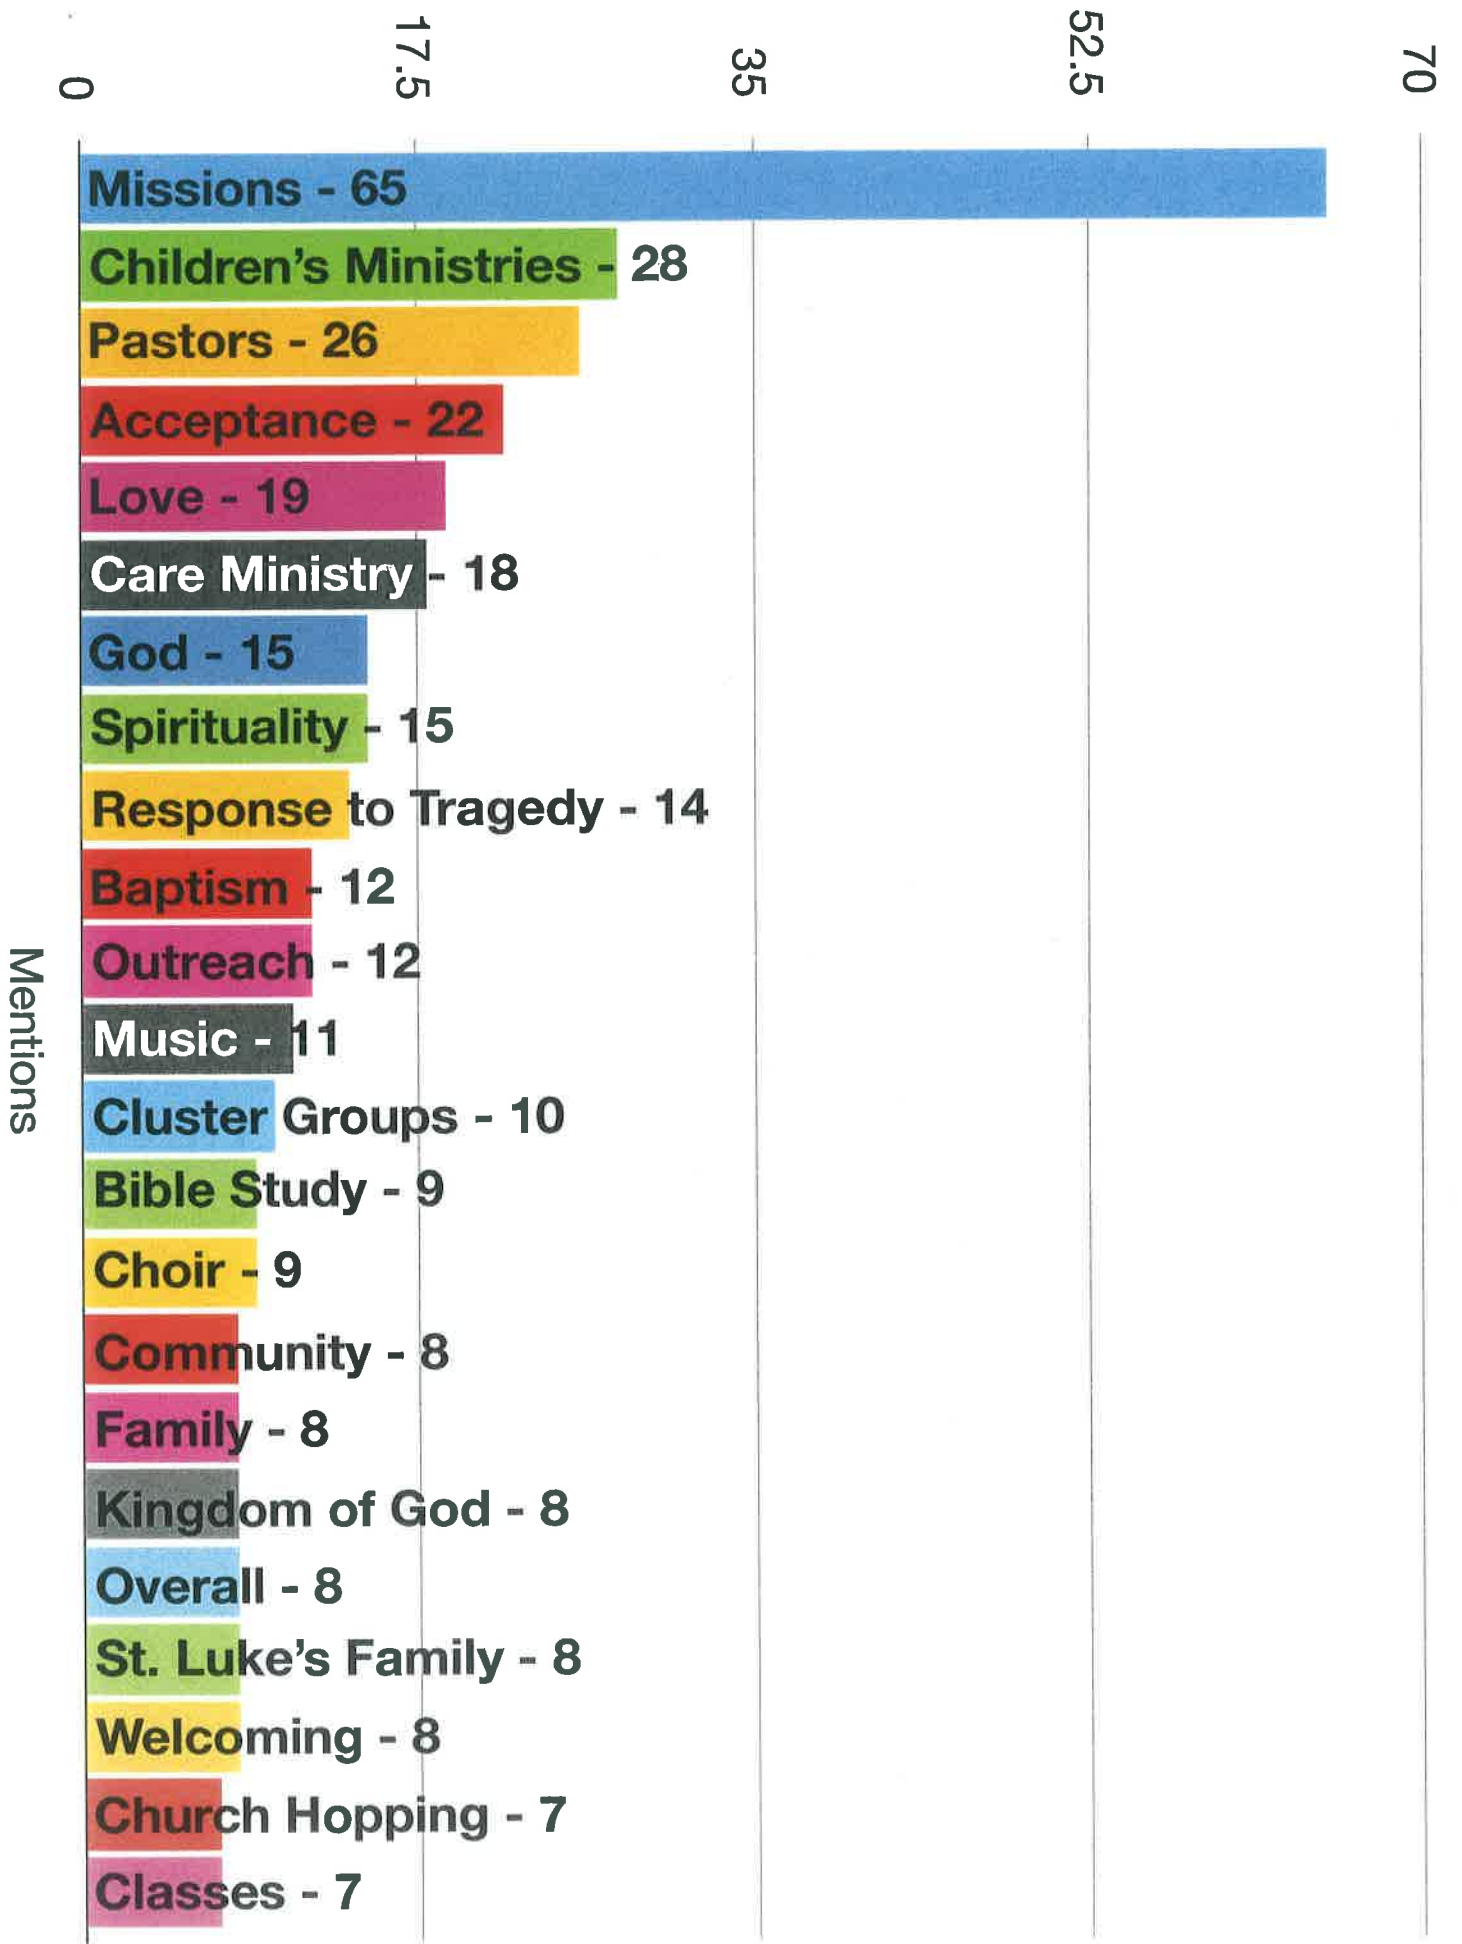

2020 +

V I S I O N

WRITING OUR NEXT CHAPTER

“When have you experienced being in the Sweet Spot of the Kingdom of God here at St. Luke’s or through St. Luke’s? What were you involved in, engaged in or doing?”

Week 2 Results

Word Analysis

Theme	Email Response			Email Response Total		
	8:00 Traditional	9:30 Traditional	9:30 Contemporary	11:00 Traditional	11:00 Contemporary	11:00 Traditional
Acceptance			2		5	1
Activities/Programs		1				
Arts		1				1
Authentic				1		2
Baptism		1			1	
Beauty						1
Belonging						
Bible Study		1				1
Blessed					1	1
Care Ministries		1			3	1
Caring		1				
Children's Ministries	1	2	4		6	2
Choir	1	4				2
Christmas Programs		1				
Church Home			1			
Church Hopping	1	2	3			
Classes						1
Cluster Groups					1	2
Commitment						
Communion					1	
Community					1	1
Confirmation		2				
Congregation						1
Connection		4				
Creative		1				1
Diversity						
Empowerment						
Encouraged						
Energy					1	

Theme	Open Mic			Worship Cards			Contemporary Services			Grand Total
	Open Mic	Mic Total	Worship Cards	Traditional Services	Contemporary Services	Worship Cards Total	Contemporary Services	Worship Cards Total		
Acceptance	2	10	5	7	12	22				
Activities/Programs		1	1	2	3	4				
Arts		2	2		2	4				
Authentic		3				3				
Baptism		2	6	4	10	12				
Beauty	1	2				2				
Belonging			1	3	4	4				
Bible Study		2	4	3	7	9				
Blessed	2	4		2	2	6				
Care Ministries	1	6	4	8	12	18				
Caring		1		5	5	6				
Children's Ministries	2	16	6	5	11	28				
Choir		6	2		2	9				
Christmas Programs		1	1	2	3	4				
Church Home		1				1				
Church Hopping		5		1	1	7				
Classes		1	4	2	6	7				
Cluster Groups	1	4	2	4	6	10				
Commitment		1		1	1	1				
Communion		7	2	1	3	4				
Community	2			1	1	8				
Confirmation				2	2	2				
Congregation		1	2	2	4	5				
Connection		4		2	2	6				
Creative		2	1		1	3				
Diversity				2	2	2				
Empowerment	1	1		1	1	1				
Encouraged										
Energy		1			1	1				