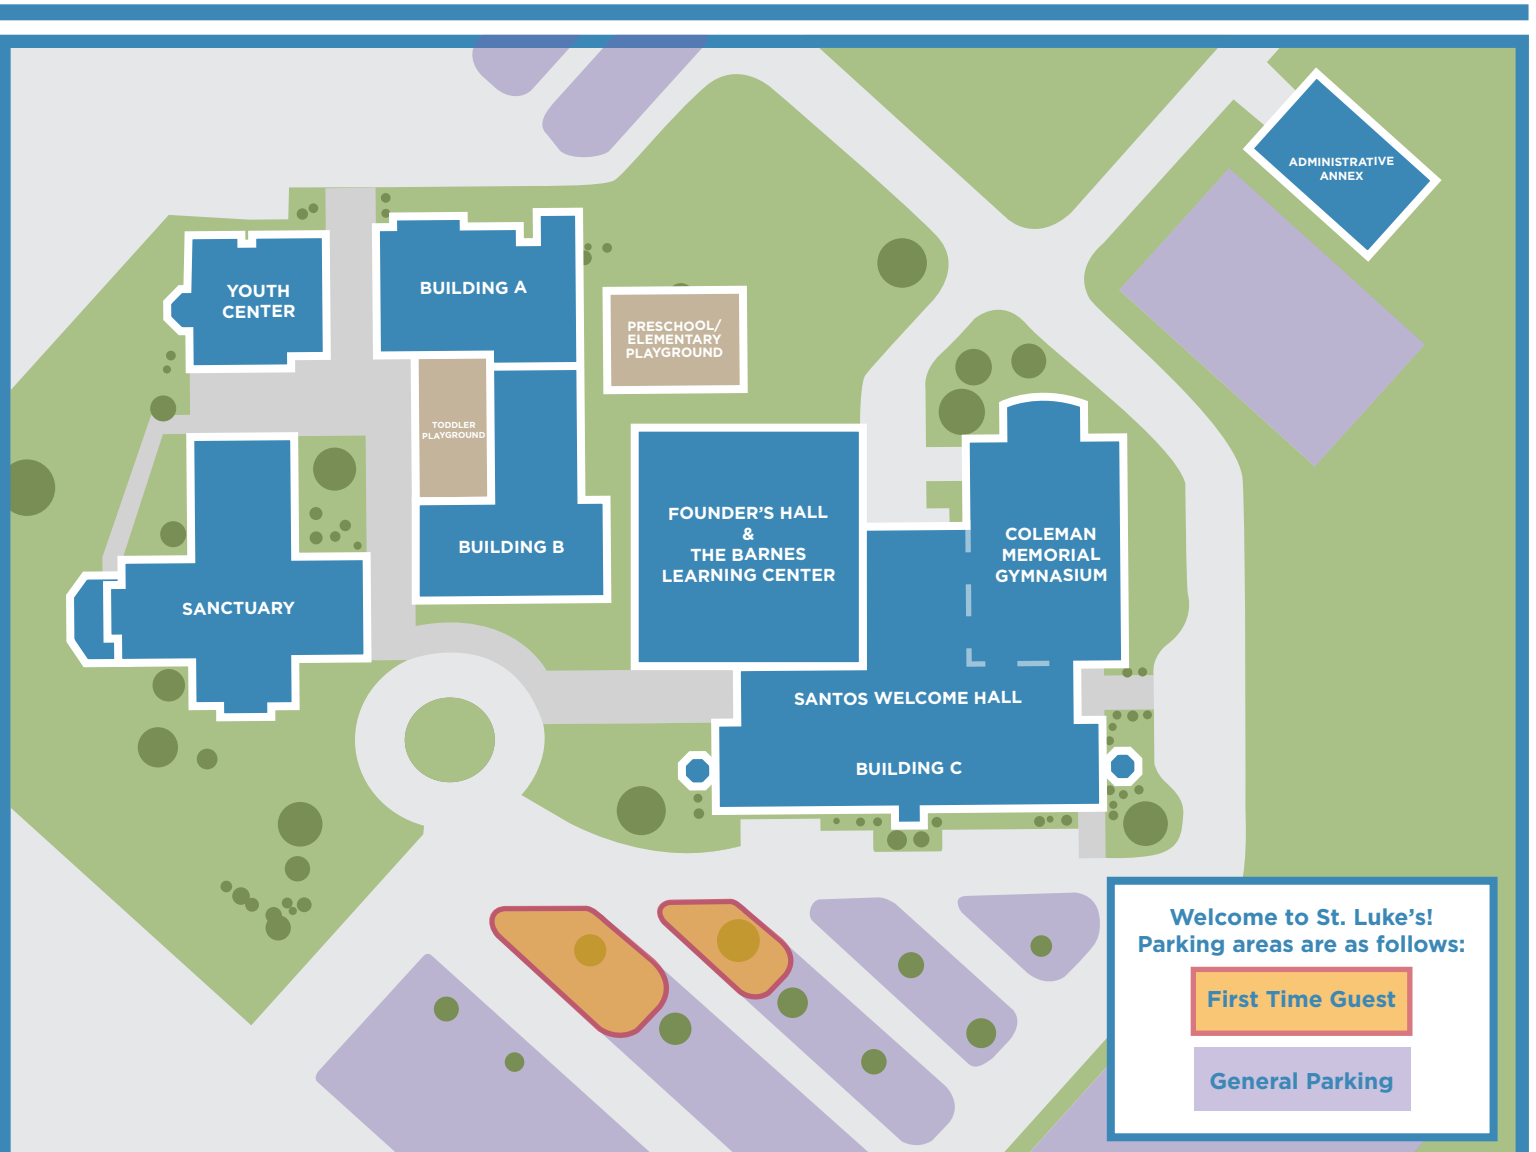

CAMPUS MAP

Welcome to St. Luke's!
 Parking areas are as follows:

First Time Guest

General Parking

BUILDING A	BUILDING B	BUILDING C
First Floor Child Care Children/Family Ministries Office Children's Library Classrooms A113-118 Community Counseling Center Multipurpose Room Youth Ministries Office	First Floor Child Development Center Classrooms B101-118	First Floor Church Administrative Offices Church Office/Reception Coleman Memorial Gymnasium Contemporary Music Ministries Kitchen Office Conference Room Prayer Chapel Special Events Dining Room Santos Welcome Hall/Rotunda
Second Floor Classroom A201 Dance Room A202	Second Floor Classrooms B201-218 Traditional Music Ministries	Second Floor The Attic Classrooms C200-210