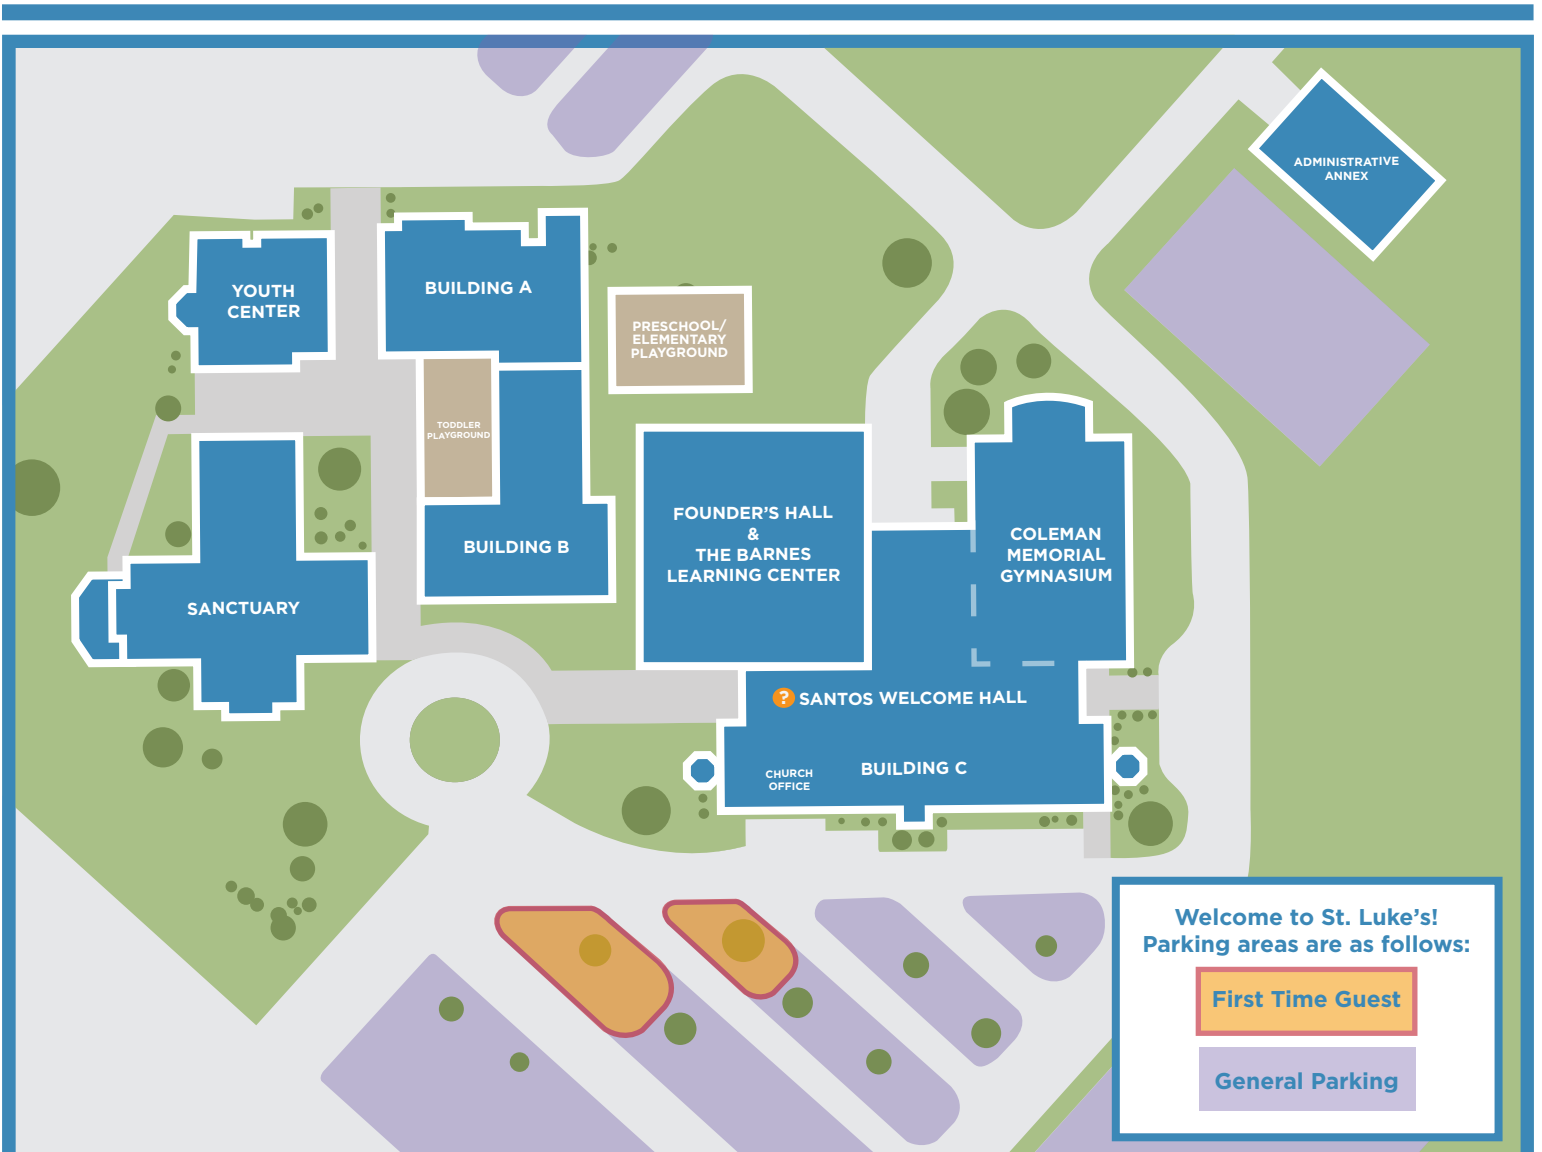

CAMPUS MAP

BUILDING A

First Floor

- Child Care
- Children/Family Ministries Office
- Children's Library
- Classrooms A113-118
- Community Counseling Center
- Multipurpose Room
- Youth Ministries Office

Second Floor

- Classroom A201
- Dance Room A202

Information Desk

BUILDING B

First Floor

- Child Development Center
- Classrooms B101-118

Second Floor

- Classrooms B201-218
- Traditional Music Ministries

BUILDING C

First Floor

- Church Administrative Offices
- Church Office/Reception
- Coleman Memorial Gymnasium
- Contemporary Music Ministries
- Kitchen
- Office Conference Room
- Prayer Chapel
- Special Events Dining Room
- Santos Welcome Hall/Rotunda